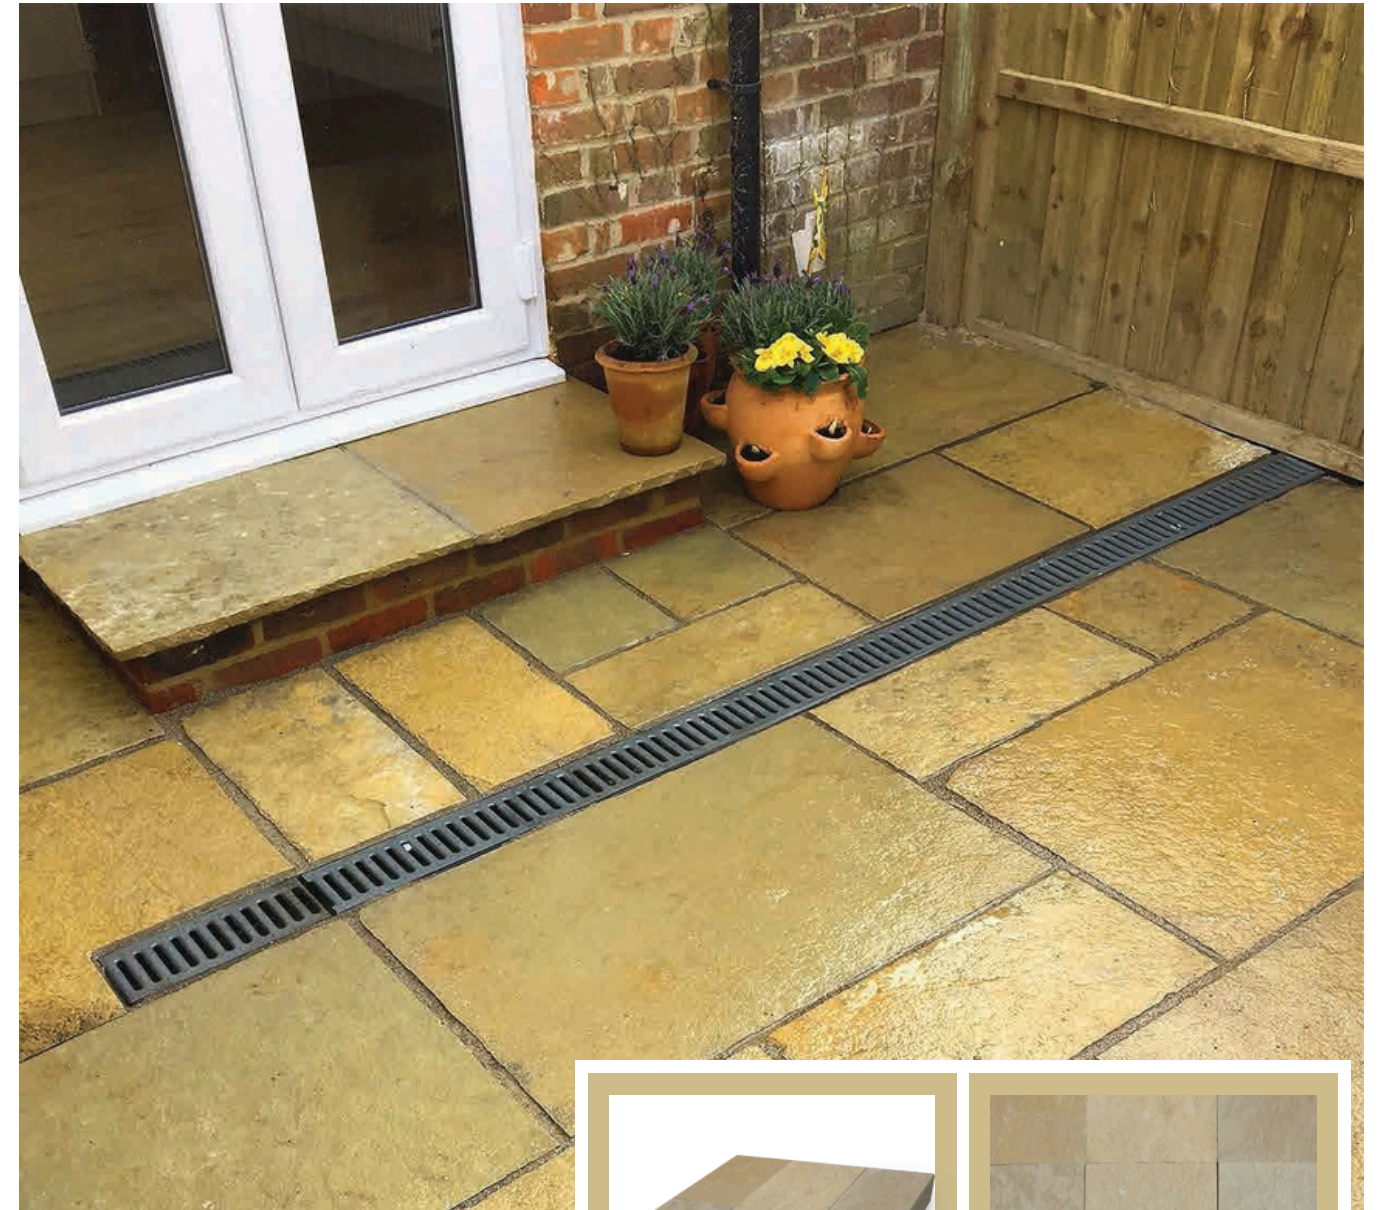

YELLOW LIME